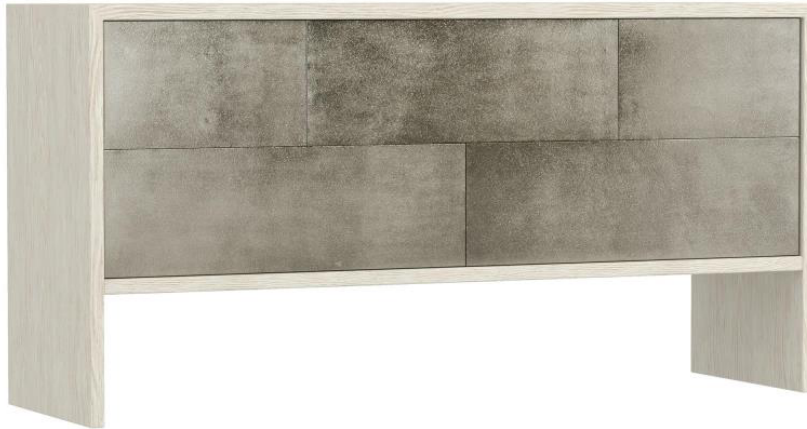

B E R N H A R D T

Low Dresser

Item

305052

Finishes

Wood: Jicama

Features

- Jicama finish
- Unfinished back
- Five push-to-open drawers with inset front panels of Cast Aluminum in SHINY NICKEL finish. Bernhardt name plate on top left drawer.
- Drawer construction: Four-sided drawer box. English dovetail drawer construction with undermount metal drawer guides.
- Adjustable glides. Anti-tip kit
- Not for use with TV
- Specifications subject to change without notice

Options

- This item is available only as shown.