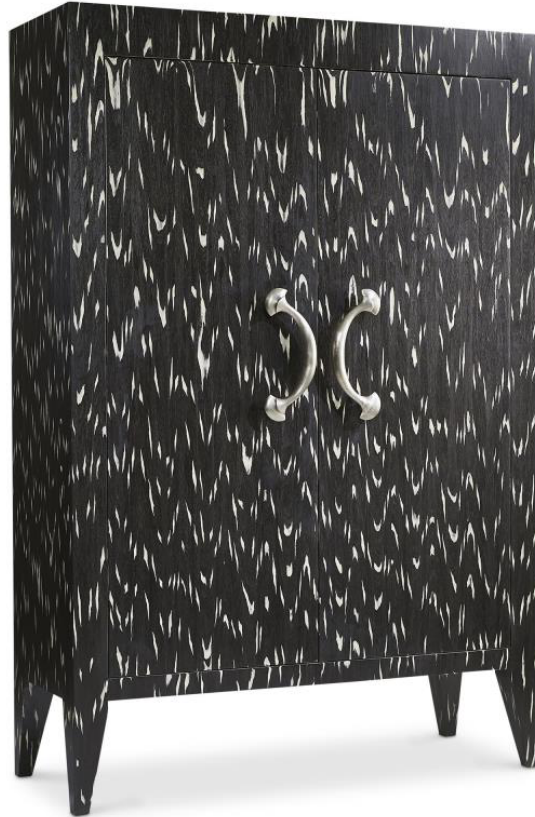

B E R N H A R D T

Trianon Armoire

Item

314144F

Dimensions

W: 52 in D: 20 in H: 78 in

W: 132.08 cm D: 50.8 cm H: 198.12 cm

Finishes

Wood: Engineered Contrast Ebony

Features

- Armoire crafted from engineered yellow pine veneer in Engineered Contrast Ebony finish
- Completely finished inside, as well as outside
- Two doors with metal pulls
- Behind doors in the upper section is a compartment with two adjustable/removable shelves
- Below the compartment is a fixed shelf surface
- Underneath are two soft-close drawers with hand-pull cutout and Bernhardt name plate in the top drawer
- Adjustable glides
- Anti-tip kit and instruction sheet
- Specifications subject to change without notice