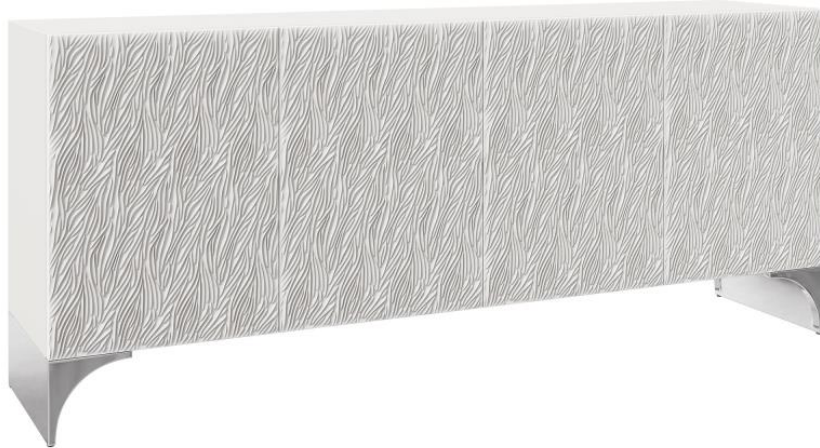

B E R N H A R D T

Stratum Entertainment Credenza

Item

325880

Finishes

Wood: Fossil

Metal: Polished Nickel

Features

- Faux stone credenza in Fossil finish with carved pattern on cast resin door fronts
- Four pull-to-open, soft-close doors
- White interior
- Behind the doors on each end are two adjustable/removable shelves and a back panel with vents and one covered grommet hole
- Behind the paired center doors is an upper compartment with vents and a covered grommet hole in the back panel
- Also behind the center doors below a fixed shelf is one soft-close drawer with hand-pull cutout and two compartments below divided by a center partition
- The base consists of two steel panels in Polished Nickel finish
- Adjustable glides
- Anti-tip kit
- Suitable for use with TV

Options

- This item is available only as shown.