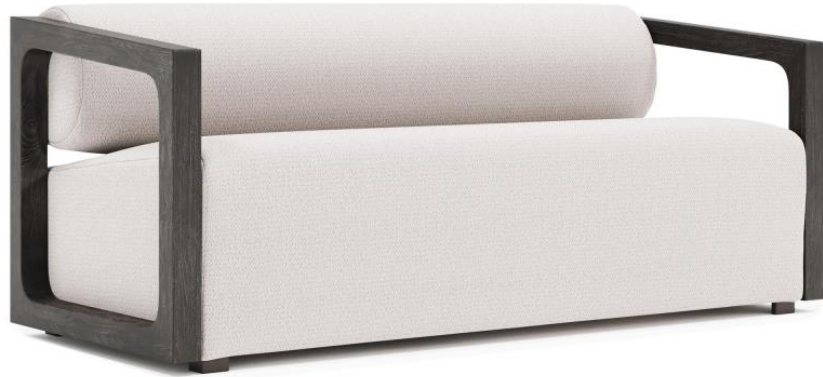

B E R N H A R D T

Leilani Outdoor Sofa

Item

O4329

Finishes

Wood: Smoked Truffle Outdoor

Fabrics

Body: 6073-012

Features

- Modern style
- Teak frame in Smoked Truffle finish
- Tight seat and back
- Protective cover available for an additional charge
- Specifications subject to change without notice

Options

- This item # is available for special order.
- Available in other fabrics or COM.
- Available in other finishes/materials. View the
- Protective covers are available. View cover(s) in light grey:
- Accent throw pillows available.